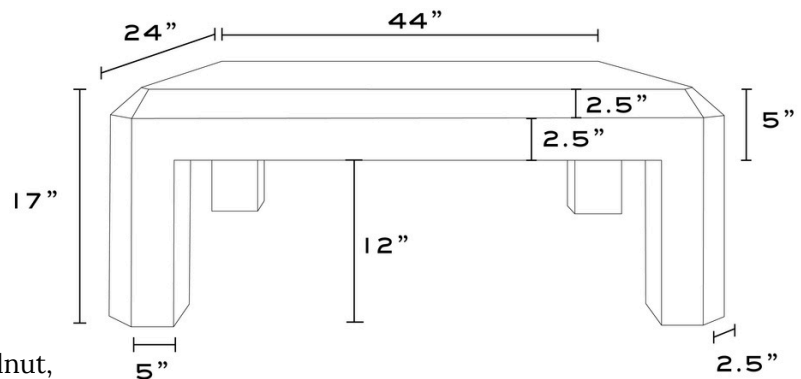

### DETAILS

- 44W X 24D X 17H Rectangle
- 44W X 44D X 17H Square
- Available in high gloss paint, walnut, white oak, and burl wood