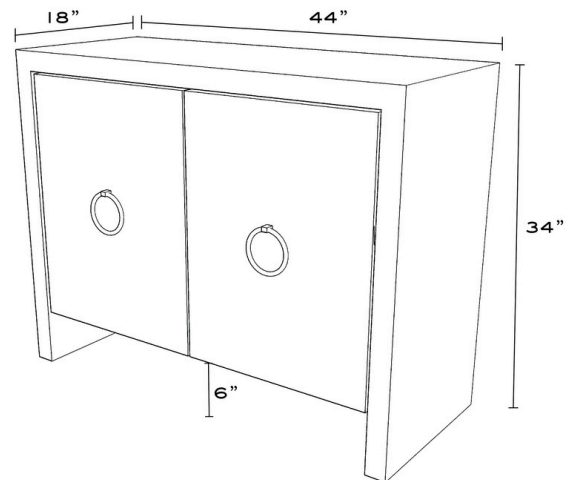

DETAILS

- 44W X 18D X 34H Small (2 Door)
- 80W X 18D X 34H Large (4 Door)
- Soft close doors
- Four inch oversized brass ring pulls included
- One adjustable shelf inside
- Comes in high gloss paint, walnut, white oak, grasscloth, and burl wood