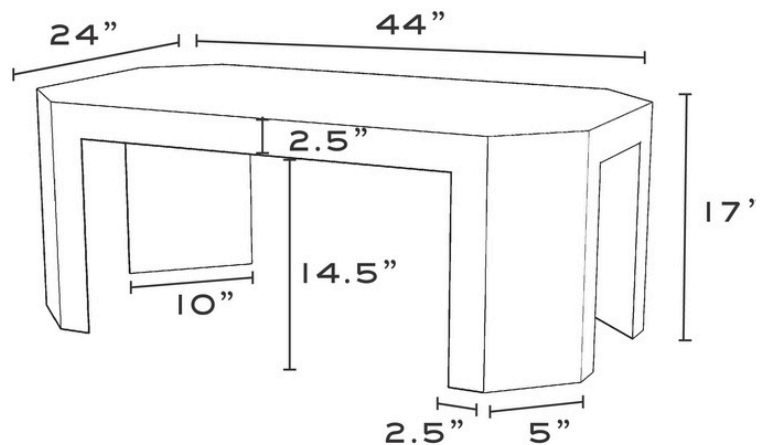

### DETAILS

- 44W X 24D X 17H Rectangle
- 44W X 44D X 17H Square
- Available in high gloss paint, walnut, white oak, acrylic, and burl wood