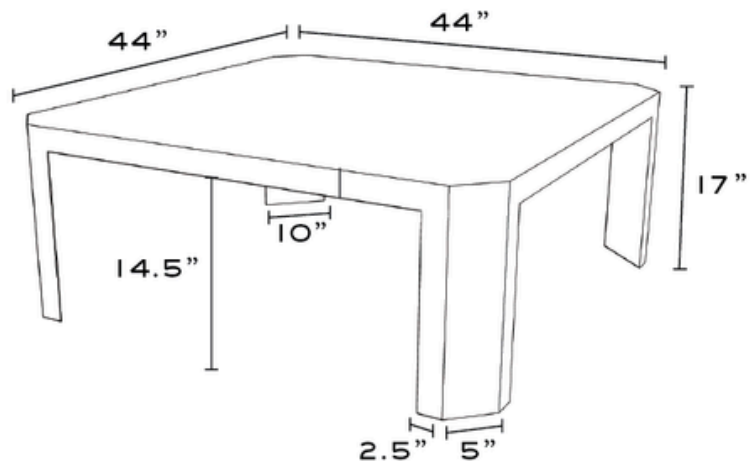

DETAILS

- 44W X 24D X 17H Rectangle
- 44W X 44D X 17H Square
- Available in high gloss paint, walnut, white oak, acrylic, and burl wood