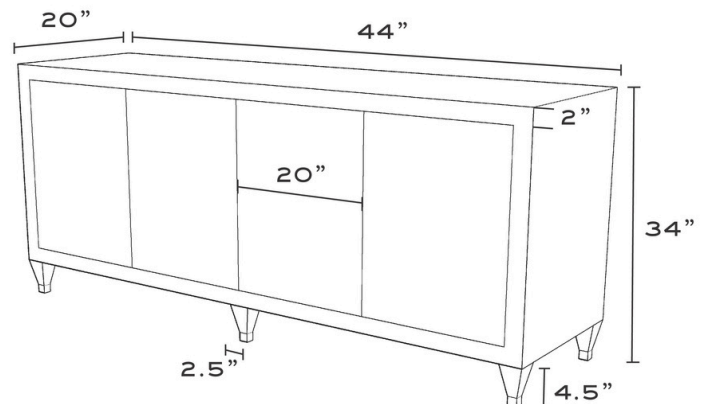

OYSTER CREEK

COLLECTION

Finish Shown: Burl Wood - Olive Ash Provincial

BETSY CREDENZA (SMALL)

All OCC case goods are crafted from the highest quality locally sourced wood, including walnut, birch, and poplar. For unique shapes that require it, we also use plywood and MDF panels. We finish our pieces with fine wood veneers that enhance their exceptional quality and appearance. As each item is handcrafted, there may be a 1"-2" variance in size.

DETAILS

- 44W X 20D X 34H Small
- 72W X 20D X 34H Large
- Available in high gloss paint, walnut, white oak, grasscloth, and burl wood

OYSTER CREEK COLLECTION

Finish Shown: Burl Wood - Olive Ash Provincial

DETAILS

- 44W X 20D X 34H Small
- 72W X 20D X 34H Large
- Available in high gloss paint, walnut, white oak, grasscloth, and burl wood