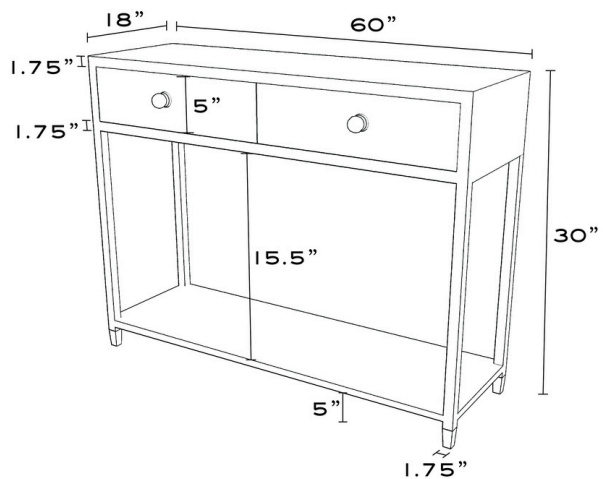

## BROOKS CONSOLE TABLE (LARGE)

All OCC case goods are crafted from the highest quality locally sourced wood, including walnut, birch, and poplar. For unique shapes that require it, we also use plywood and MDF panels. We finish our pieces with fine wood veneers that enhance their exceptional quality and appearance. As each item is handcrafted, there may be a 1"-2" variance in size.

### DETAILS

- 44W X 14D X 34H Small
- 60W X 18D X 30H Large
- Two soft close drawers and shelf.
- Hardware options include brass sphere knobs or lucite pulls.
- Comes in high gloss paint, walnut, and white oak