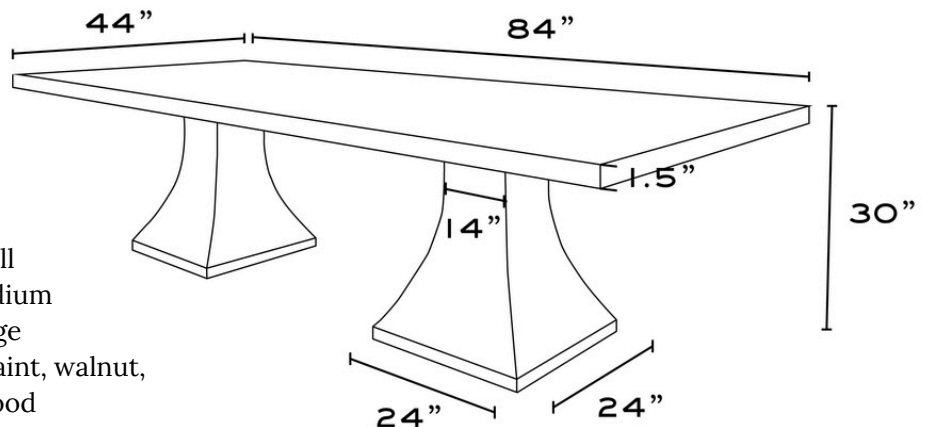

DETAILS

- 72W X 44D X 30H Small
- 84W X 44D X 30H Medium
- 96W X 44D X 30H Large
- Comes in high gloss paint, walnut, white oak, and burl wood