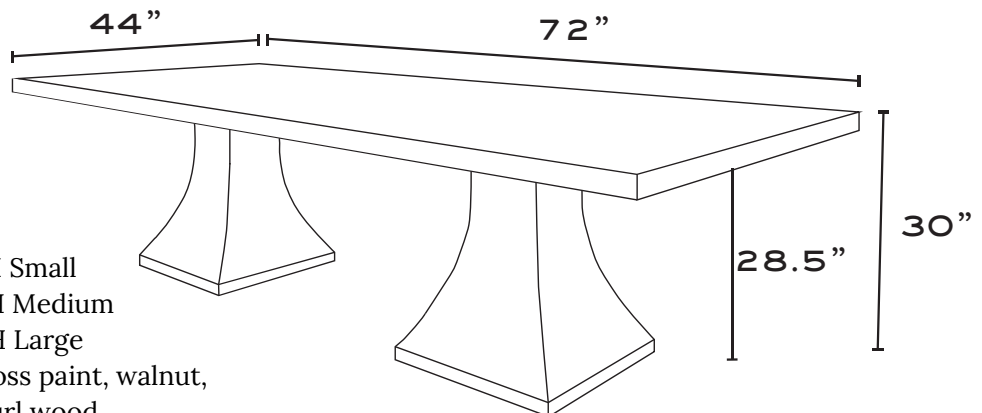

DETAILS

- 72W X 44D X 30H Small
- 84W X 44D X 30H Medium
- 96W X 44D X 30H Large
- Comes in high gloss paint, walnut, white oak, and burl wood

OYSTER CREEK COLLECTION

Finish Shown: Burl Wood - Mappa Golden Oak

DETAILS

- 72W X 44D X 30H Small
- 84W X 44D X 30H Medium
- 96W X 44D X 30H Large
- Comes in high gloss paint, walnut, white oak, and burl wood