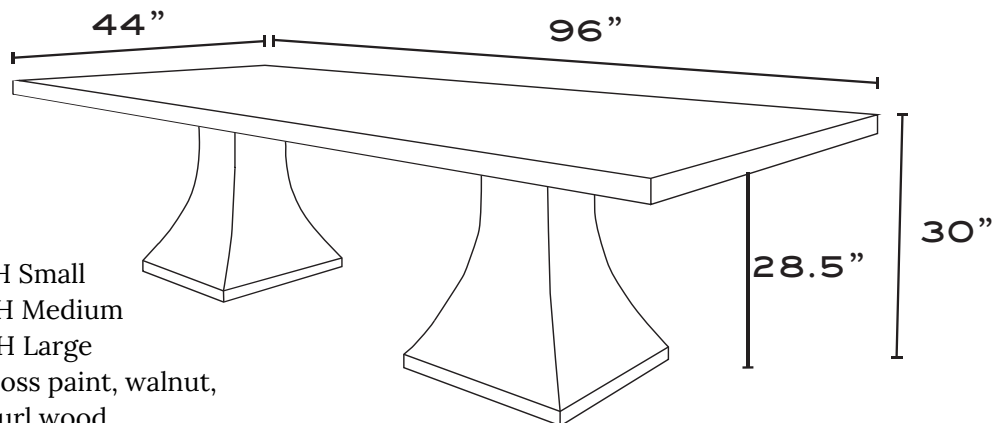

DETAILS

- 72W X 44D X 30H Small
- 84W X 44D X 30H Medium
- 96W X 44D X 30H Large
- Comes in high gloss paint, walnut, white oak, and burl wood

OYSTER CREEK COLLECTION

Finish Shown: Burl Wood - Mappa Golden Oak

DETAILS

- 72W X 44D X 30H Small
- 84W X 44D X 30H Medium
- 96W X 44D X 30H Large
- Comes in high gloss paint, walnut, white oak, and burl wood