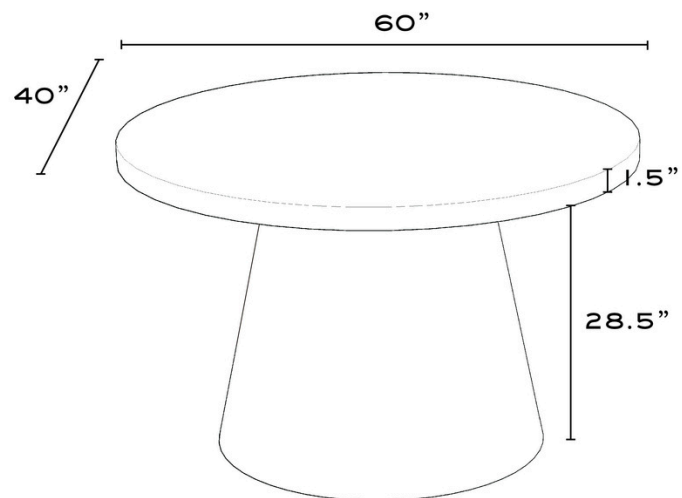

DETAILS

- 60W X 40D X 30H Small
- 72W X 44D X 30H Medium
- 84W X 44D X 30H Large
- Comes in high gloss paint, walnut, white oak, and burl wood

OYSTER CREEK COLLECTION

Finish Shown: High Gloss Paint - SW Snowbound

DETAILS

- 60W X 40D X 30H Small
- 72W X 44D X 30H Medium
- 84W X 44D X 30H Large
- Comes in high gloss paint, walnut, white oak, and burl wood