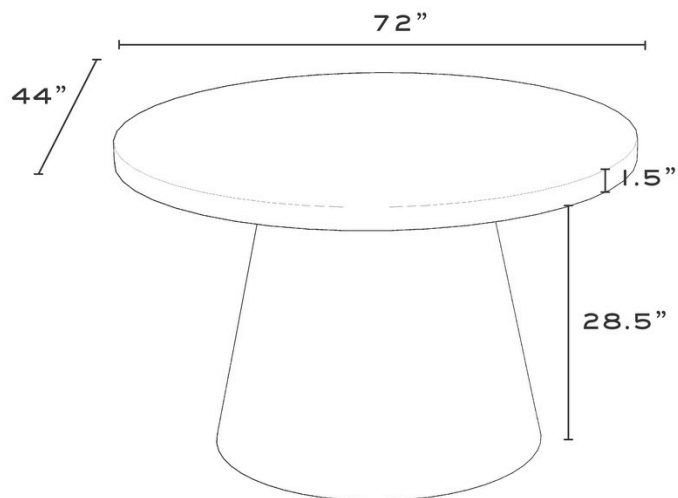

DETAILS

- 60W X 40D X 30H Small
- 72W X 44D X 30H Medium
- 84W X 44D X 30H Large
- Comes in high gloss paint, walnut, white oak, and burl wood

OYSTER CREEK COLLECTION

Finish Shown: High Gloss Paint - SW Snowbound

DETAILS

- 60W X 40D X 30H Small
- 72W X 44D X 30H Medium
- 84W X 44D X 30H Large
- Comes in high gloss paint, walnut, white oak, and burl wood