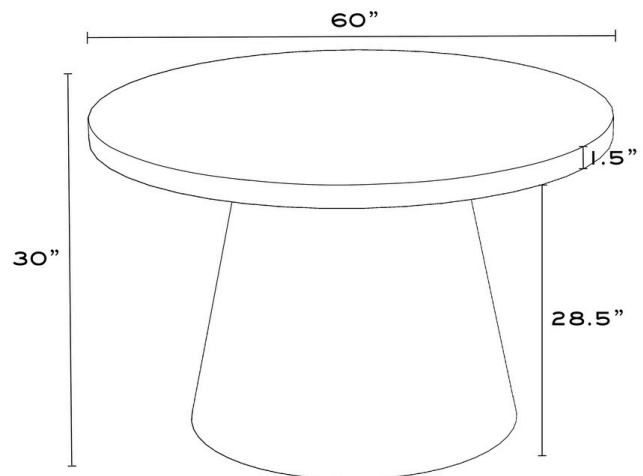

### DETAILS

- 48W X 48D X 30H Small
- 60W X 60D X 30H Medium
- 72W X 72D X 30H Large
- Comes in high gloss paint, walnut, white oak, and burl wood

### DETAILS

- 48W X 48D X 30H Small
- 60W X 60D X 30H Medium
- 72W X 72D X 30H Large
- Comes in high gloss paint, walnut, white oak, and burl wood.