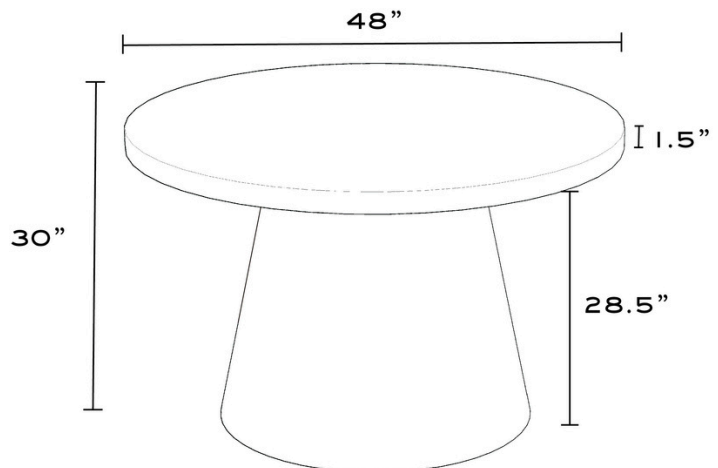

### DETAILS

- 48W X 48D X 30H Small
- 60W X 60D X 30H Medium
- 72W X 72D X 30H Large
- Comes in high gloss paint, walnut, white oak, and burl wood

### DETAILS

- 48W X 48D X 30H Small
- 60W X 60D X 30H Medium
- 72W X 72D X 30H Large
- Comes in high gloss paint, walnut, white oak, and burl wood.