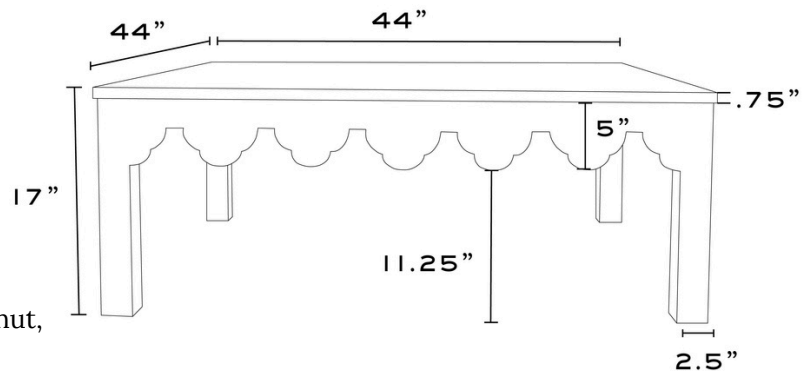

### DETAILS

- 44W X 24D X 18H Rectangle
- 44W X 44D X 18H Square
- Available in high gloss paint, walnut, and white oak