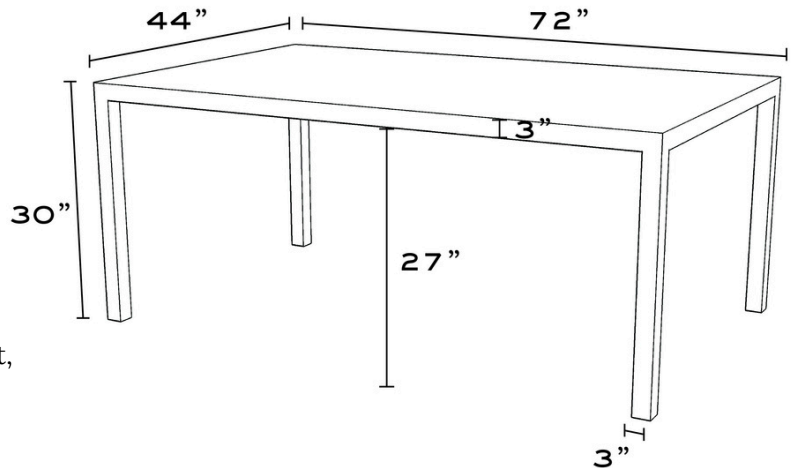

OYSTER CREEK

COLLECTION

Finish Shown: Burl Wood - Olive Ash Golden Oak

WEAVER DINING TABLE (SMALL)

All OCC case goods are crafted from the highest quality locally sourced wood, including walnut, birch, and poplar. For unique shapes that require it, we also use plywood and MDF panels. We finish our pieces with fine wood veneers that enhance their exceptional quality and appearance. As each item is handcrafted, there may be a 1"-2" variance in size.

DETAILS

- 72W X 44D X 30H Small
- 84W X 44D X 30H Medium
- 96W X 44D X 30H Large
- Comes in high gloss paint, walnut, white oak, and burl wood

OYSTER CREEK COLLECTION

Finish Shown: Burl Wood - Olive Ash Golden Oak

WEAVER DINING TABLE (MEDIUM)

All OCC case goods are crafted from the highest quality locally sourced wood, including walnut, birch, and poplar. For unique shapes that require it, we also use plywood and MDF panels. We finish our pieces with fine wood veneers that enhance their exceptional quality and appearance. As each item is handcrafted, there may be a 1"-2" variance in size.

DETAILS

- 72W X 44D X 30H Small
- 84W X 44D X 30H Medium
- 96W X 44D X 30H Large
- Comes in high gloss paint, walnut, white oak, and burl wood