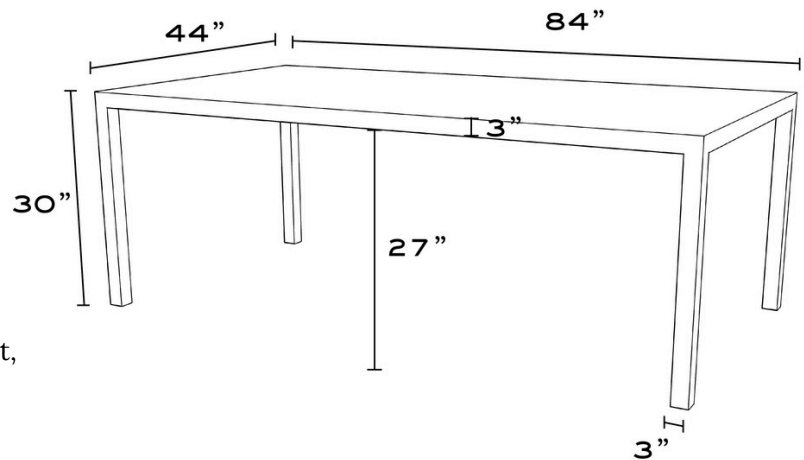

DETAILS

- 72W X 44D X 30H Small
- 84W X 44D X 30H Medium
- 96W X 44D X 30H Large
- Comes in high gloss paint, walnut, white oak, and burl wood