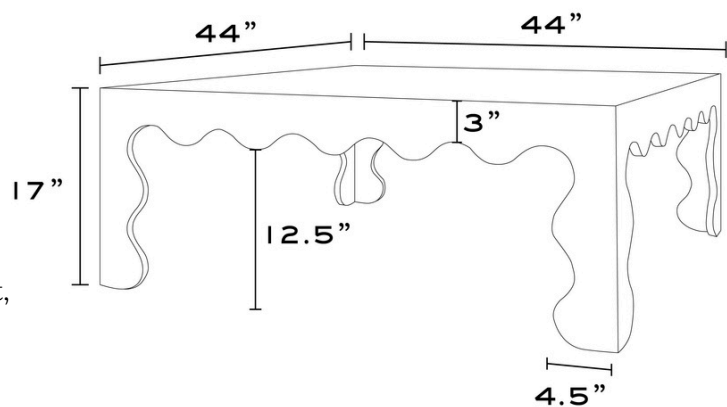

DETAILS

- 44W X 24D X 18H Rectangle
- 44W X 44D X 18H Square
- Available in high gloss paint, walnut, white oak, and burl wood

OYSTER CREEK COLLECTION

Finish Shown: High Gloss Paint - SW Snowbound

WINNIE COFFEE TABLE

DETAILS

- 44W X 24D X 18H Rectangle
- 44W X 44D X 18H Square
- Available in high gloss paint, walnut, white oak, and burl wood